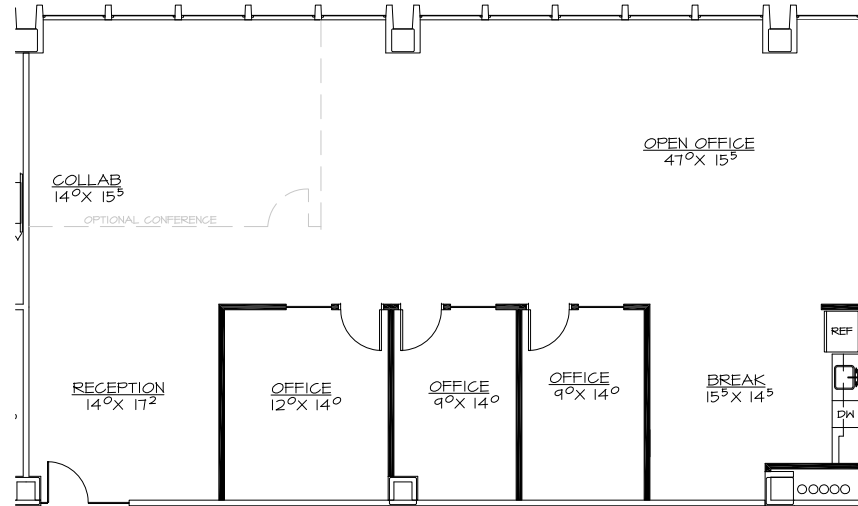

Fourth Floor Overall Plan

SUITE #405

DATE: 10.8.24

N.T.S.

2,540 RSF

ARCHITECTURAL
INTERIOR DESIGN

2850 E. Camelback Road
Suite 250
Phoenix, AZ 85016
602.955.4499

4747 BUILDING
4747 N. 22nd STREET
Phoenix, Arizona