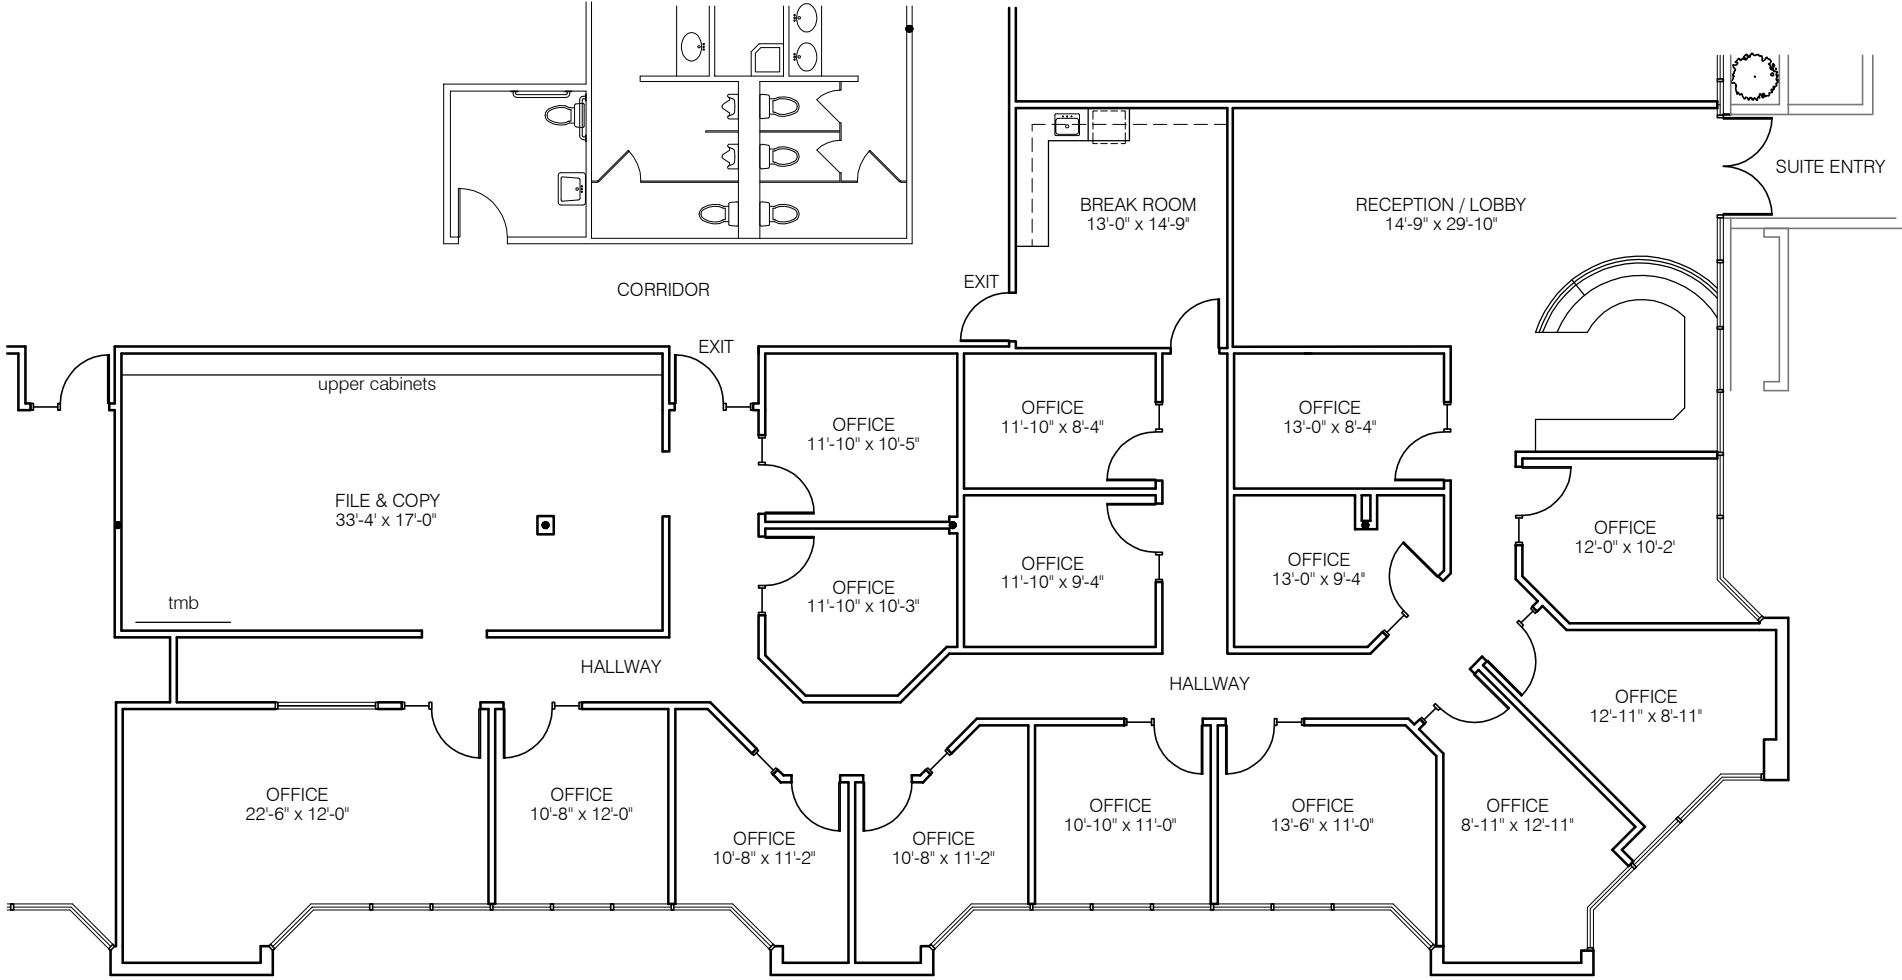

# SUITE # 410

4,773 RENTABLE SQ. FT.

# SUPERSTITION OFFICE PLAZA

3923 SOUTH McCLINTOCK DRIVE  
TEMPE, ARIZONA 85282

NORTH

All dimensions are approximate  
Updated: 11-14-14