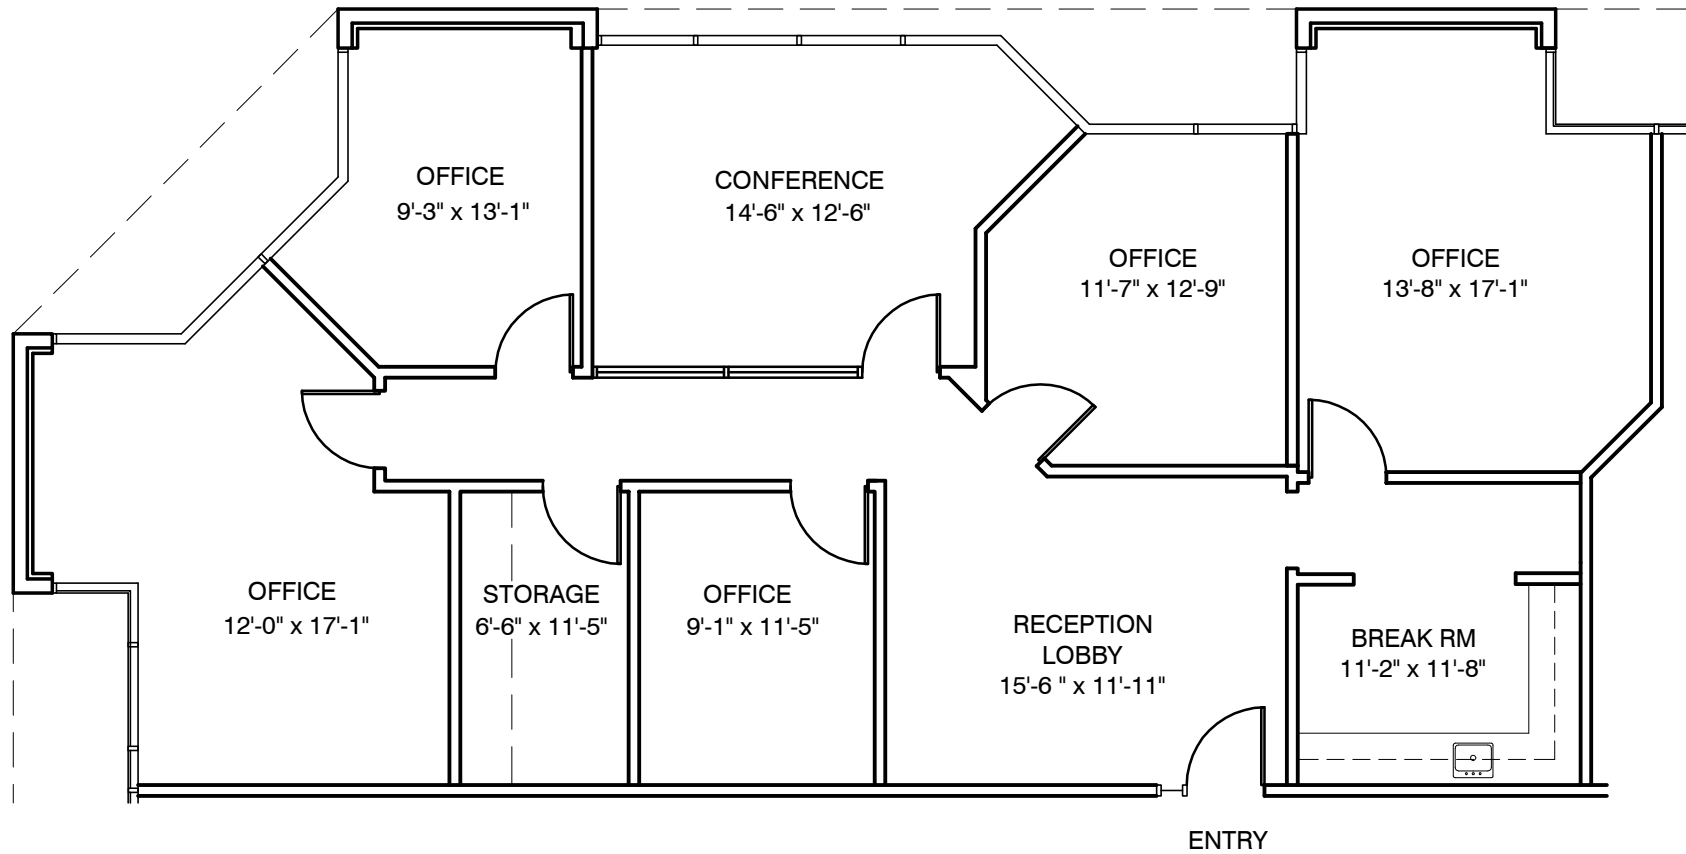

SUITE # 110

1,775 RENTABLE SQ. FT.

SUPERSTITION OFFICE PLAZA

4015 SOUTH McCLINTOCK DRIVE
TEMPE, ARIZONA 85282

NORTH

All dimensions are approximate

UPDATED: 06-19-17