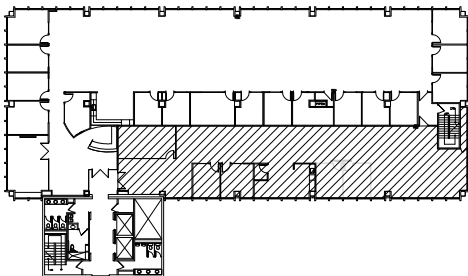

SUITE #310

DATE: 6.4.24

N.T.S.

3,604 RSF

ARCHITECTURAL
INTERIOR DESIGN

2850 E. Camelback Road
Suite 250
Phoenix, AZ 85016
602.955.4499

4747 BUILDING

4747 N. 22nd STREET
Phoenix, Arizona