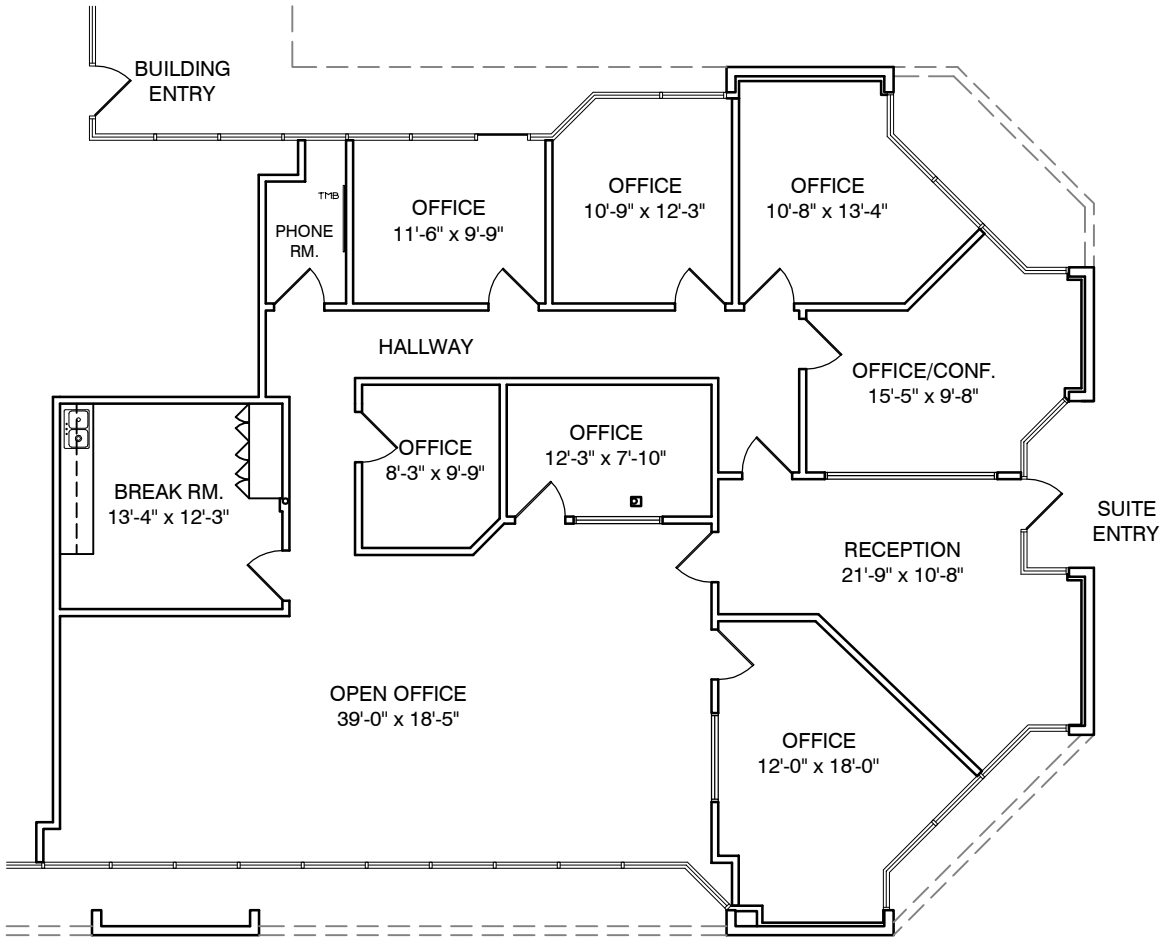

# SUITE # 400

2,684 RENTABLE SQ. FT.

# SUPERSTITION OFFICE PLAZA

3923 SOUTH McCLINTOCK DRIVE  
TEMPE, ARIZONA 85282

NORTH

All dimensions are approximate  
Updated: 09-03-15