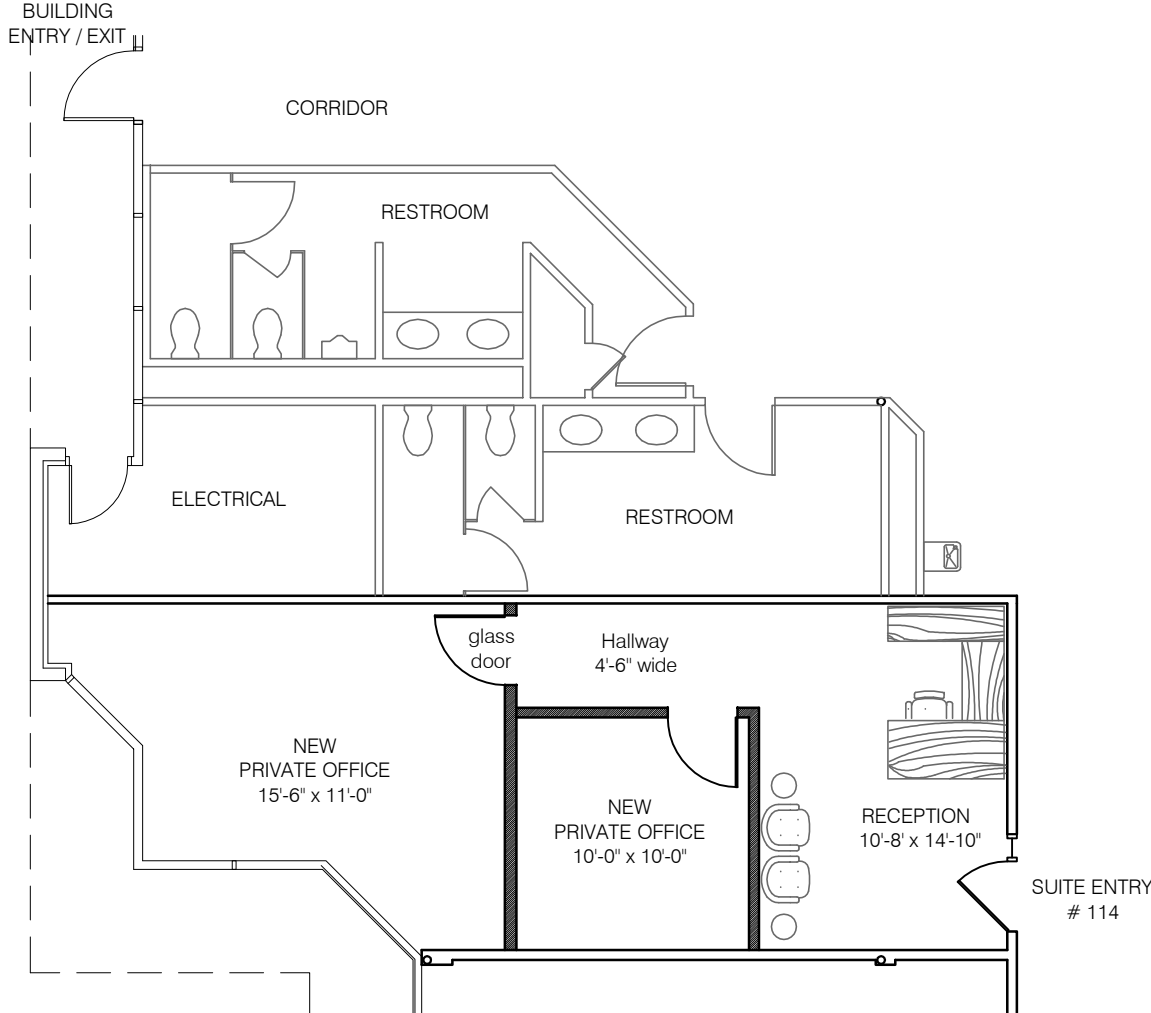

SUITE # 114

612 RENTABLE SQ. FT.

SUPERSTITION OFFICE PLAZA

4015 SOUTH McCLINTOCK DRIVE
TEMPE, ARIZONA 85282

NORTH

All dimensions are approximate
Option Two Layout: 07-29-19