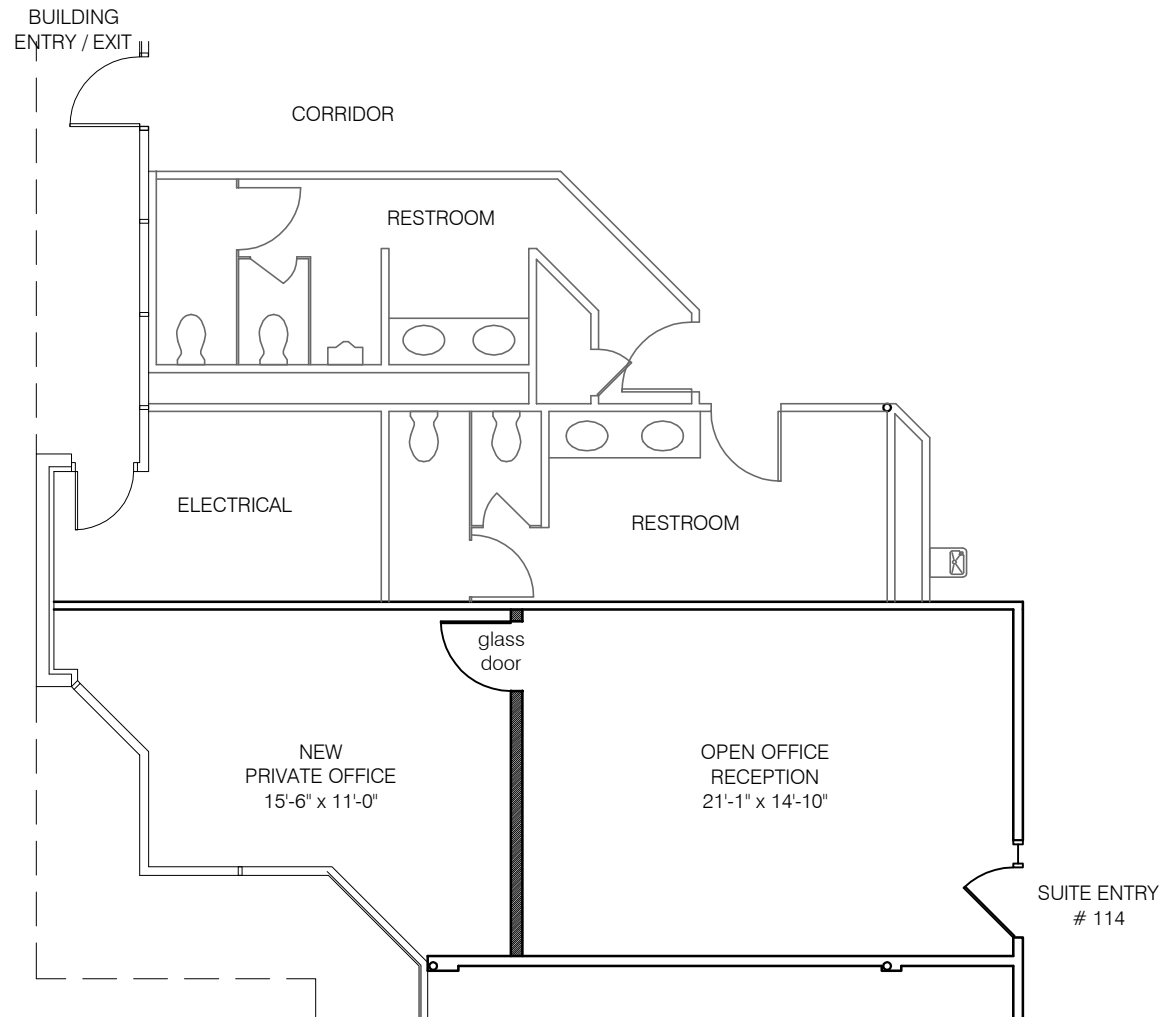

SUITE # 114

612 RENTABLE SQ. FT.

SUPERSTITION OFFICE PLAZA

4015 SOUTH McCLINTOCK DRIVE
TEMPE, ARIZONA 85282

NORTH

All dimensions are approximate

Option One Layout: 07-29-19