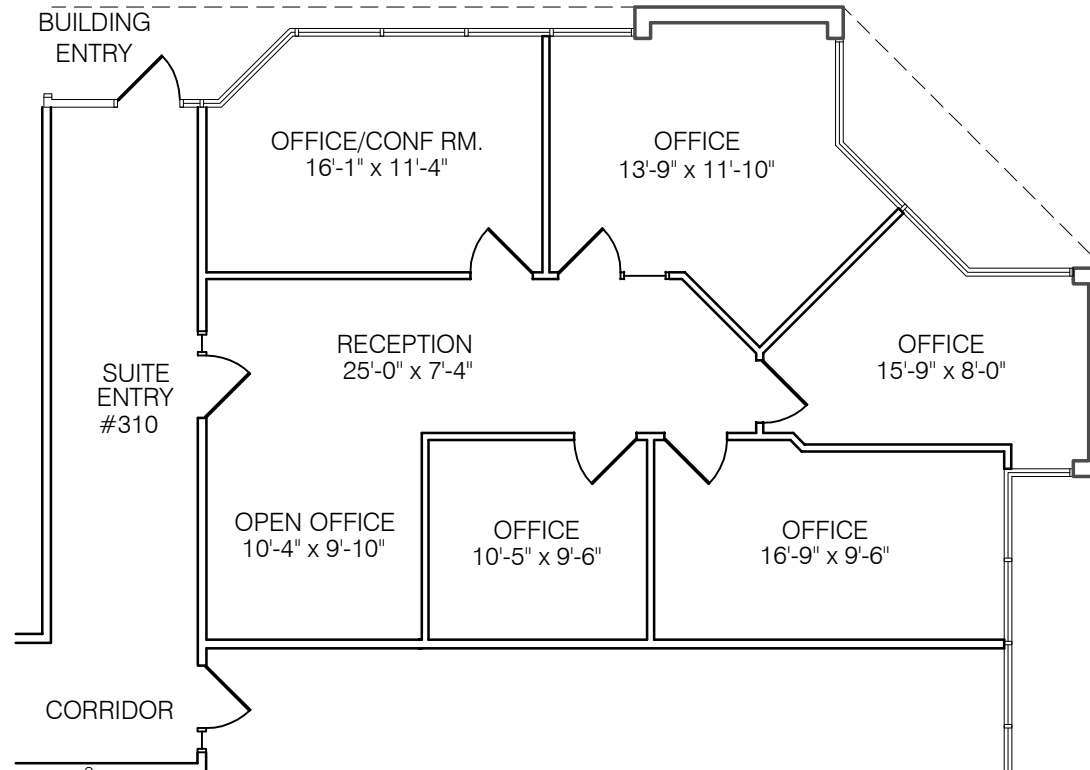

SUITE # 310

1,256 RENTABLE SQ. FT.

SUPERSTITION OFFICE PLAZA

4041 SOUTH McCLINTOCK DRIVE
TEMPE, ARIZONA 85282

NORTH

All dimensions are approximate

Updated: 11-23-15